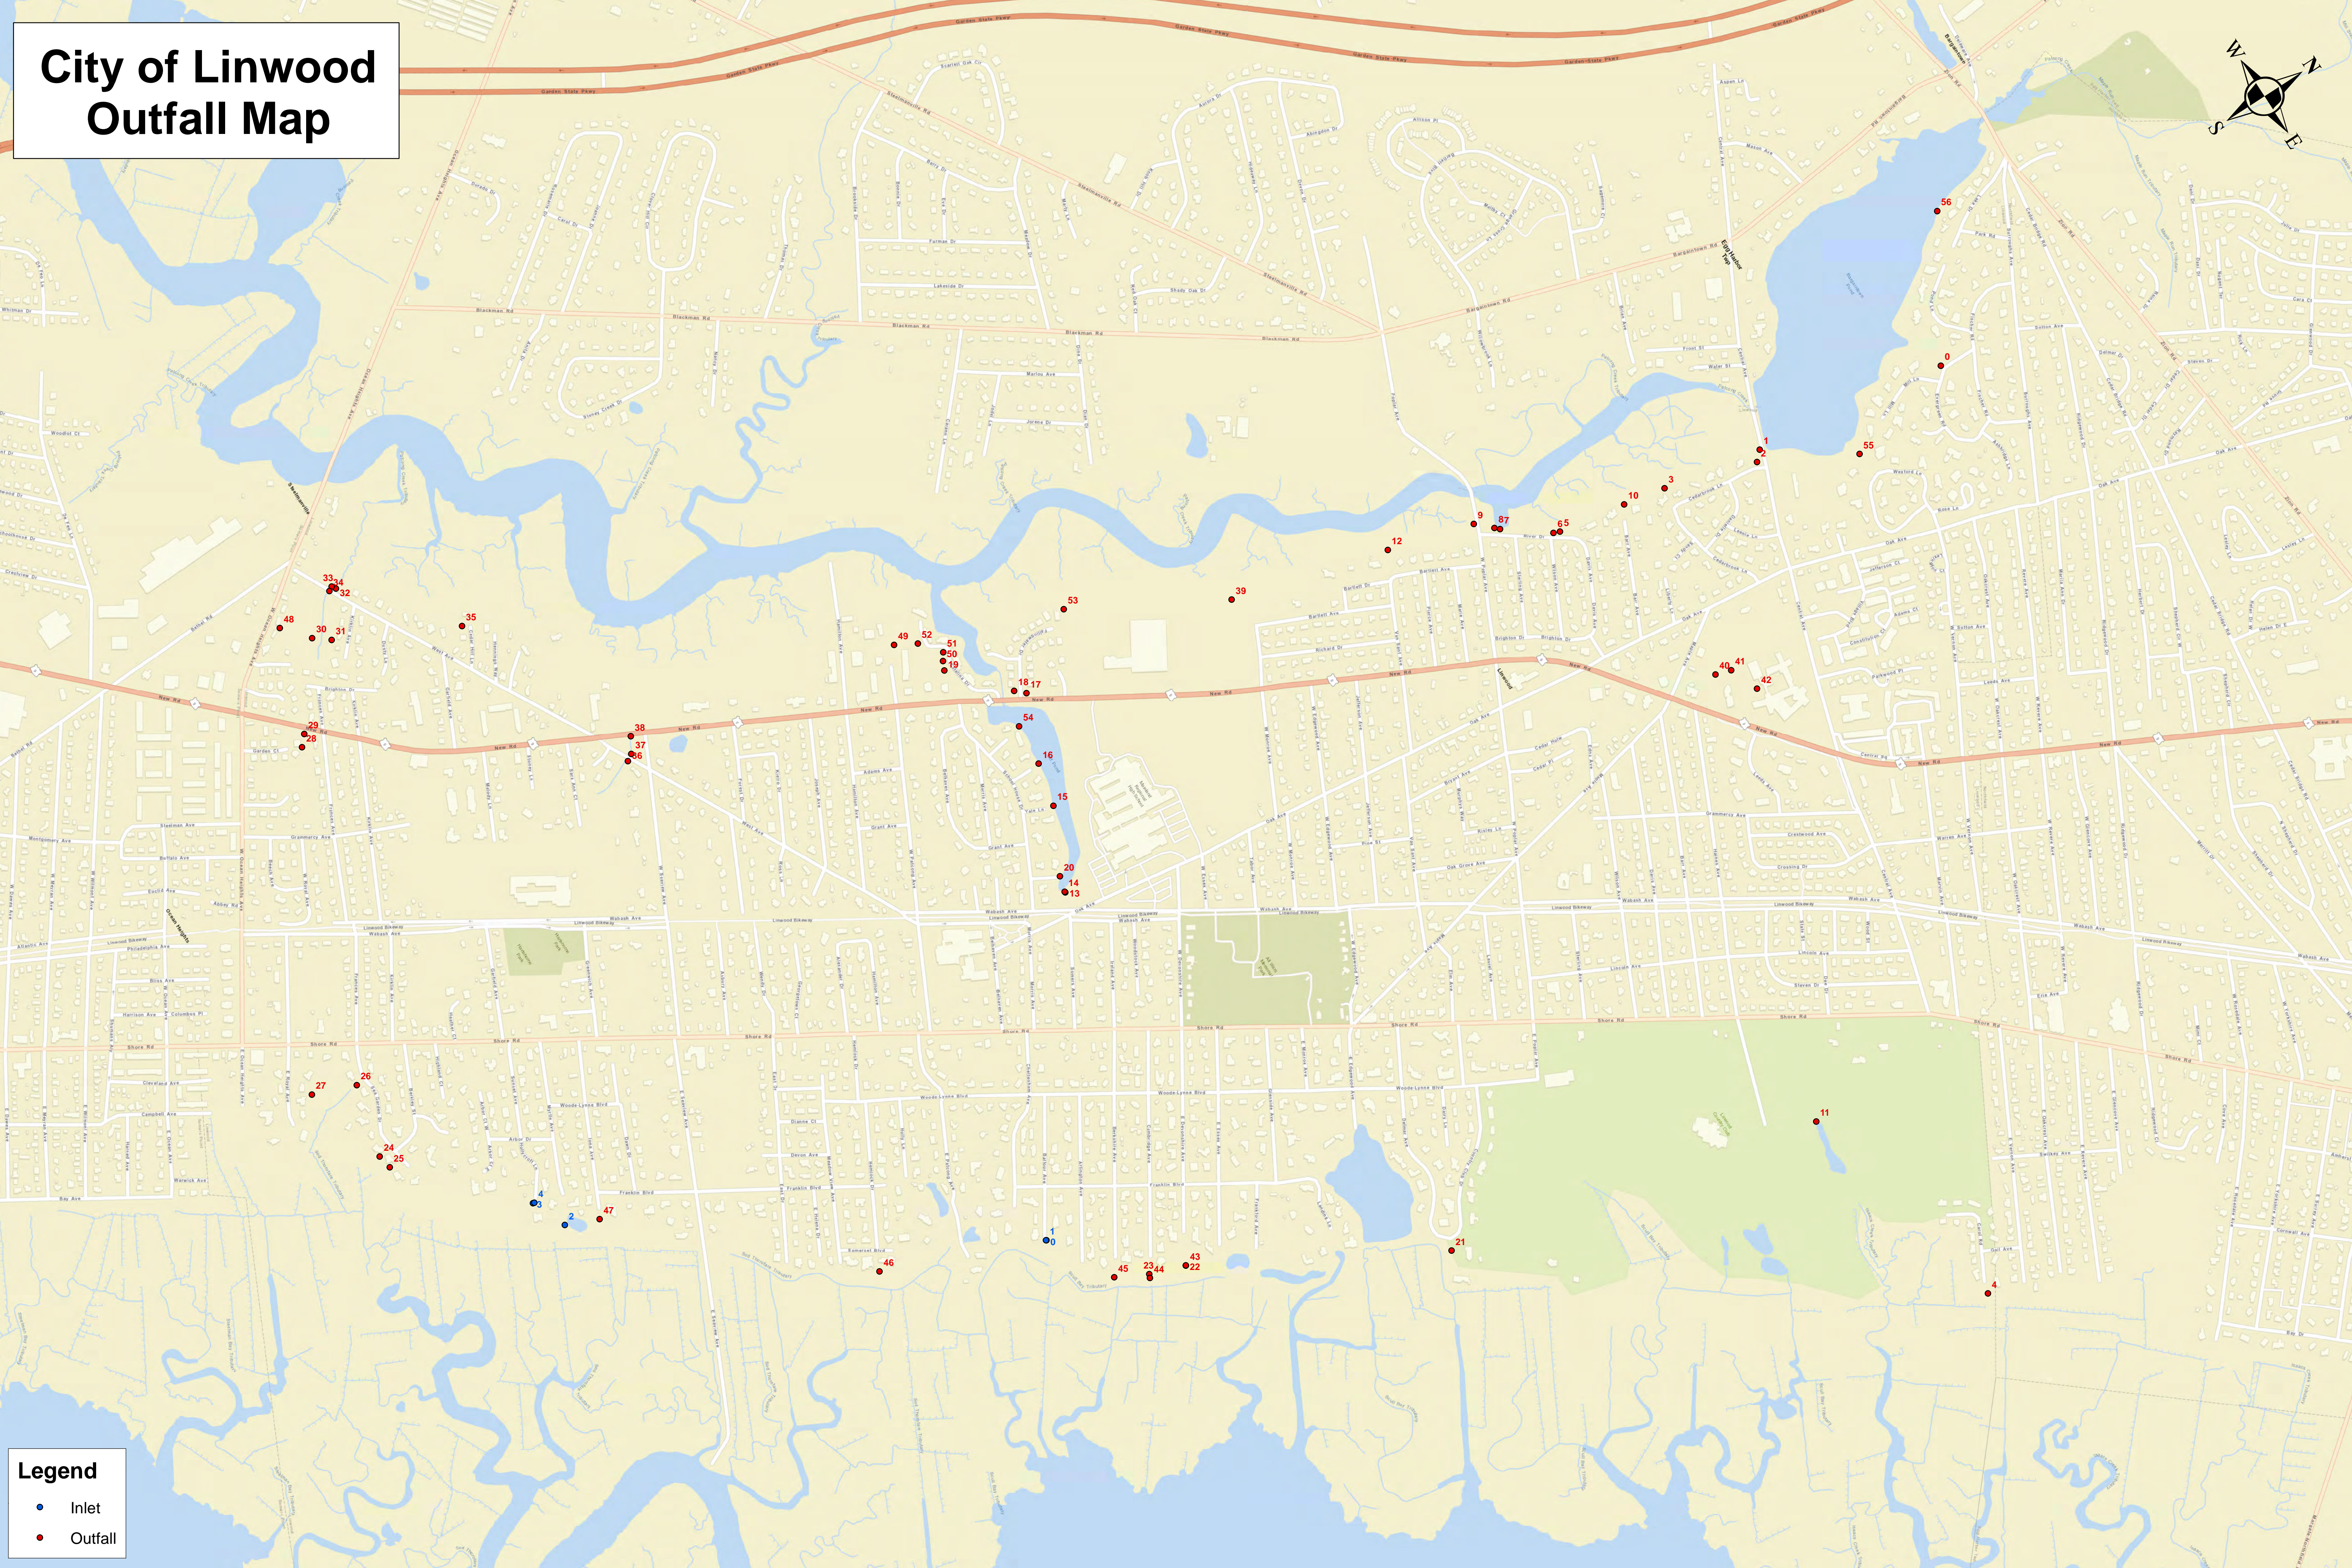

City of Linwood Outfall Map

Legend

- Inlet
- Outfall